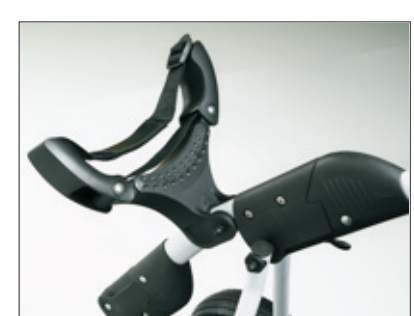

- 36 HOLE ✓
- MAXI BATTERY ✓
- DISTANCE CONTROL ✓
- PRE SET SPEED ✓
- TURF FRIENDLY TYRES ✓
- INCREDIBLE POWER ✓
- 2011 MODEL ✓
- LITHIUM OPTION ✓

Finished in "White Enamel" elliptical alloy tubing. Fitted with enough power to complete up to 36 holes. Dismantles in under 15 seconds.

T2-S with Powerhouse Cart bag available as an optional extra

Uses:
36 Hole Golf Course

Contents:
1 x Freedom T2-S Golf Trolley
1 x 26ah MAXI Power Battery
1 x Battery Bag
1 x 12V Charger
Straps
Tools
Instructions

Staying with the overall features of the **Powerhouse** Freedom T2, the T2 "S" differs in only one aspect. The wheel fitted to the T "S" are non pneumatic. They are solid, tubeless and slightly lighter in weight. This gives the T2" "S" an overall lighter feel whilst maneuvering and assembling.

In all other ways you would be presented with one of the most equipped digital Electric trolley available on the market today.

Optional extras:
Umbrella Holder*, Score Card*, Seat*, Canvas Carry Bag, Cup Holder*, High Capacity Charger
Please read enclosed leaflet for all Accessories and current prices